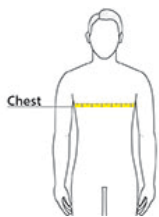

Sketches

front

back

SPEC SHEET + MEASUREMENTS

SPORT-TEK

Sport-Tek® PosiCharge® Compression Sleeveless Tee.
ST121SL

PRODUCT MEASUREMENTS

	XS	S	M	L	XL	2XL	3XL	4XL
Body Length at Back	26	27	28	29	30	31	31 3/4	32 1/2
Chest	14	15 1/2	17	18 1/2	20 1/2	22 1/2	25	28

Body Length at Back: Measured from high point shoulder to finished hem at back.

Chest: Measured across the chest one inch below armhole when laid flat.

SIZE CHARTS

	XS	S	M	L	XL	2XL	3XL	4XL
Chest	32-34	35-37	38-40	41-43	44-46	47-49	50-53	54-57

HOW TO MEASURE

CHEST

Measure under the arm and around the fullest part of the chest with arms down, keeping tape horizontal.

SPEC SHEET + MEASUREMENTS

Sport-Tek[®] PosiCharge[®] Compression Sleeveless Tee.
ST121SL